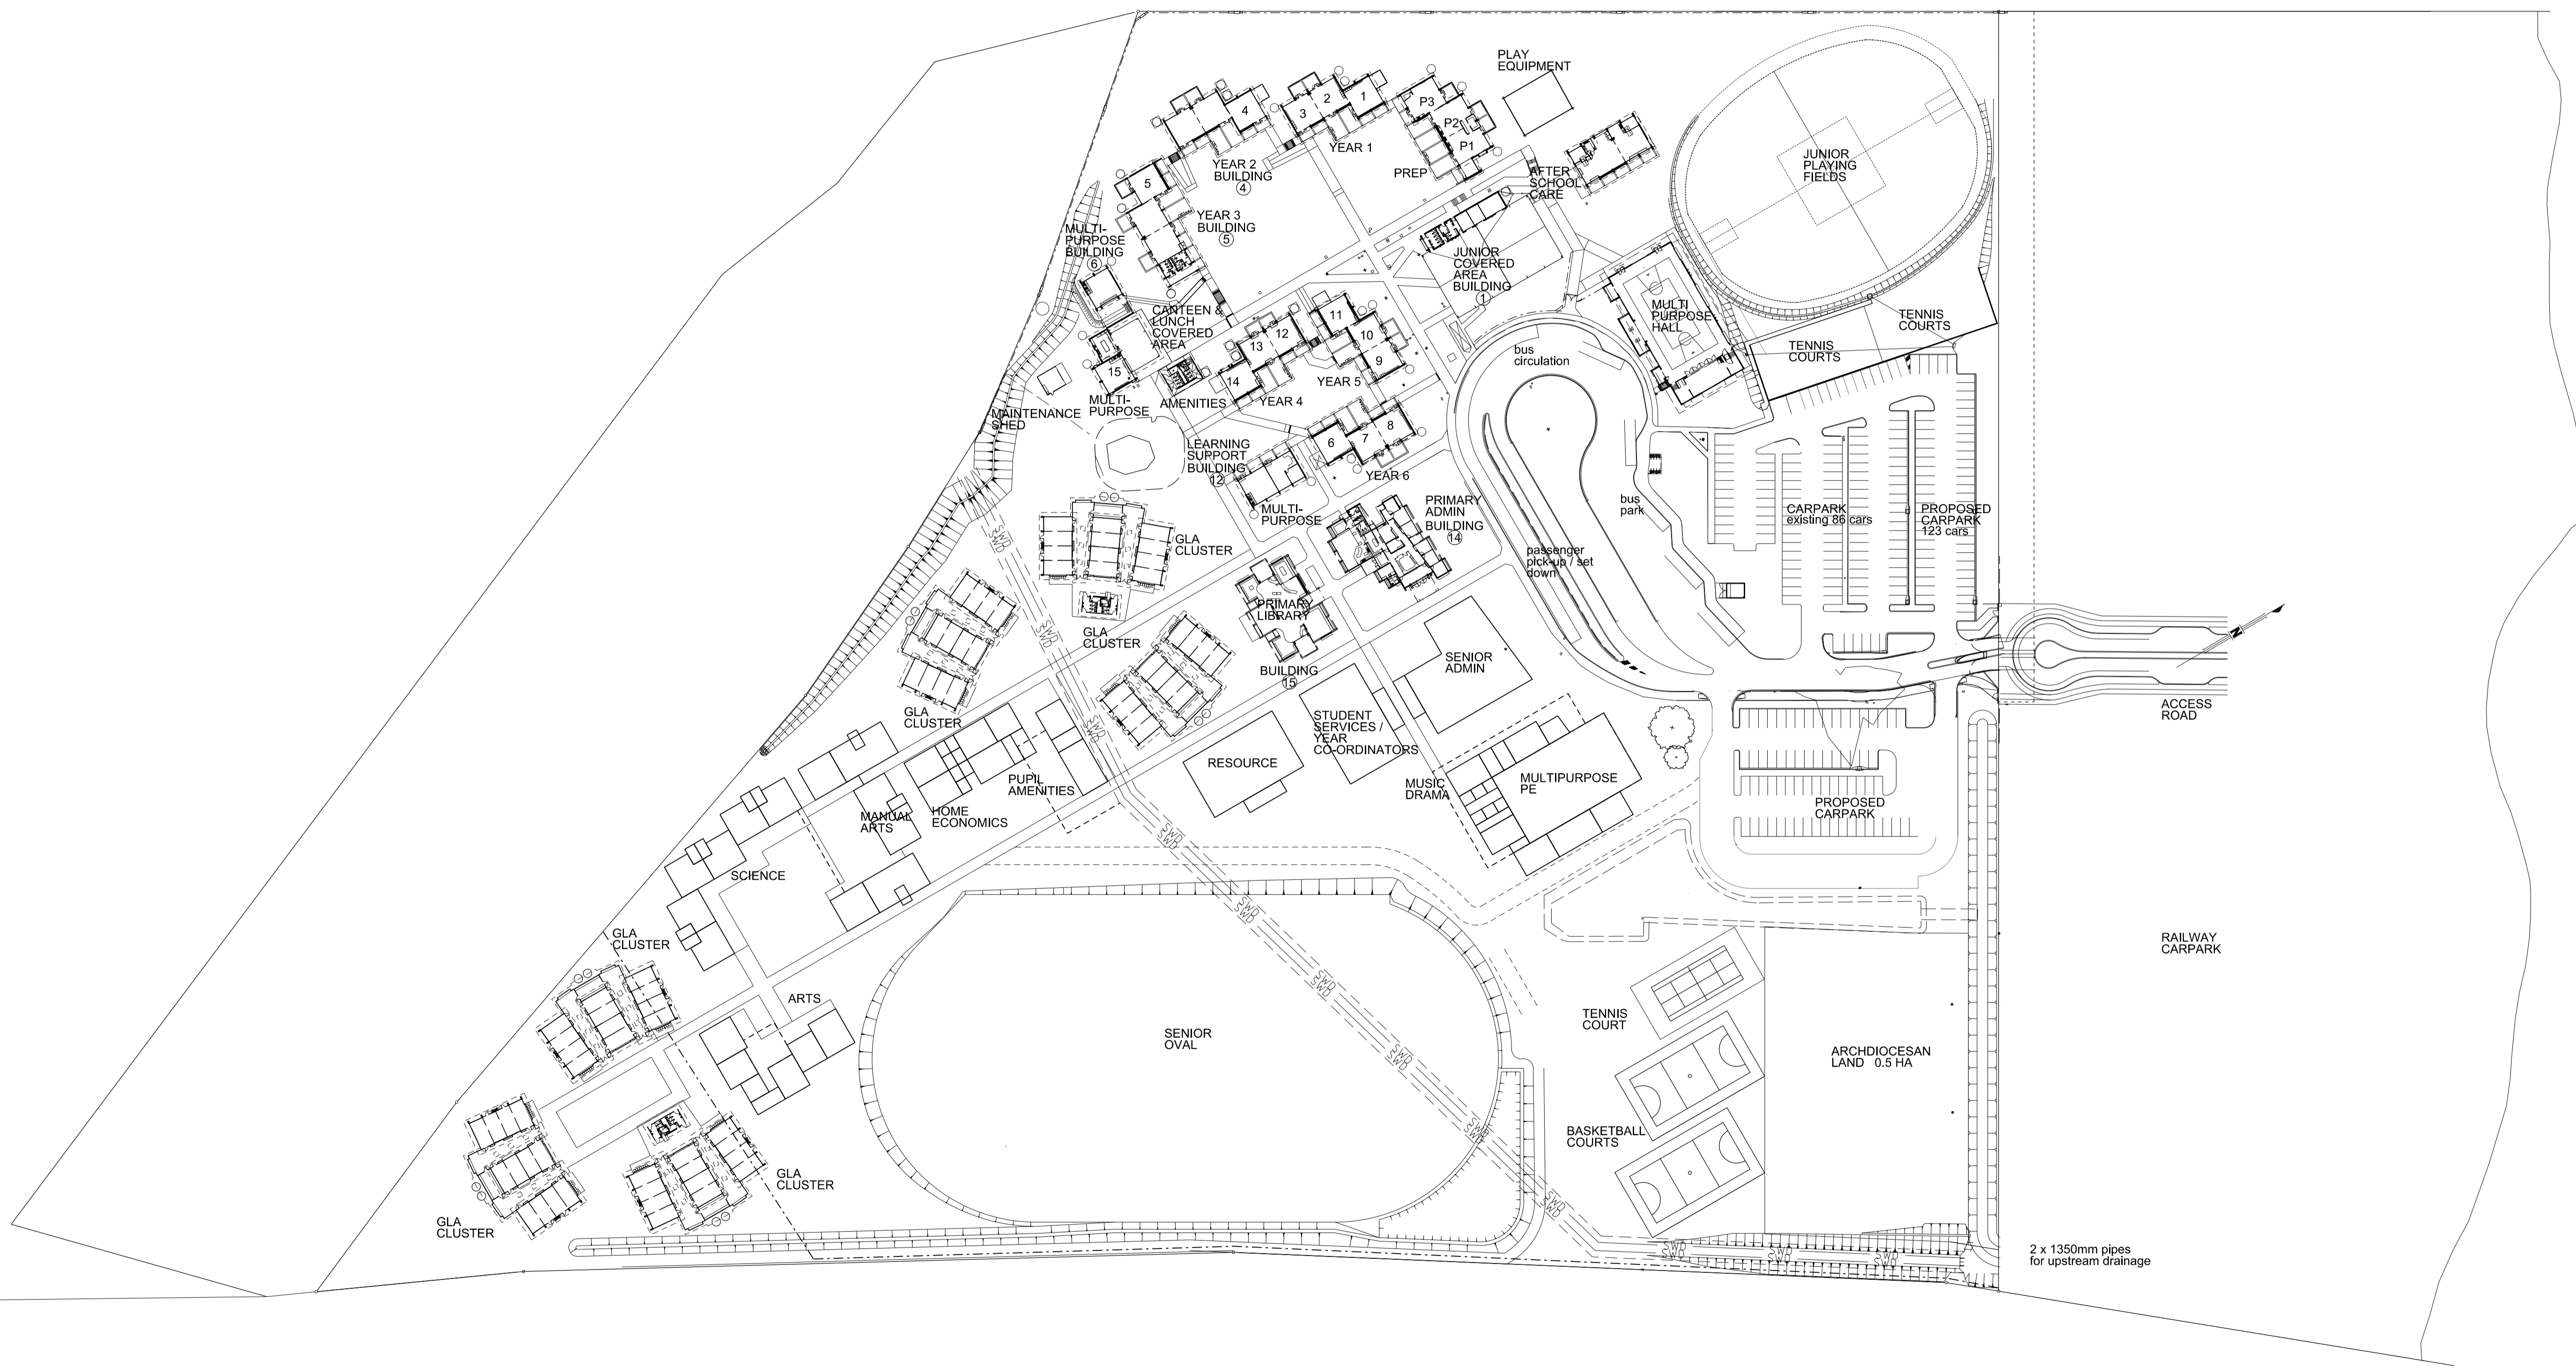

NO.	DATE	REVISION
P1	20.12.11	PRELIMINARY ISSUE
P2	17.02.12	REVISED PRELIMINARY ISSUE
P3	23.02.12	REVISED PRELIMINARY ISSUE

01 SITE PLAN
- OPTION 1
scale 1:1000

CLIENT

Catholic Education
Archdiocese of Brisbane

PROJECT

ST BENEDICT'S COLLEGE
ANZAC AVENUE - MANGO HILL

DRAWING TITLE
SITE MASTER PLAN

DRAWN CHECKED

SCALE DATE
1:1000 @ A1 JAN 2010

figured dimensions take precedence over scaled drawings
FILE - PROJECT DRAWING NO. REV.
10.1176 DD_A0_0101 P3

Macksey Rush
architects

14 Douglas Street
Milton QLD 4064
p 07 3369 8000
f 07 3369 8985
e admin@mackseyrush.com.au